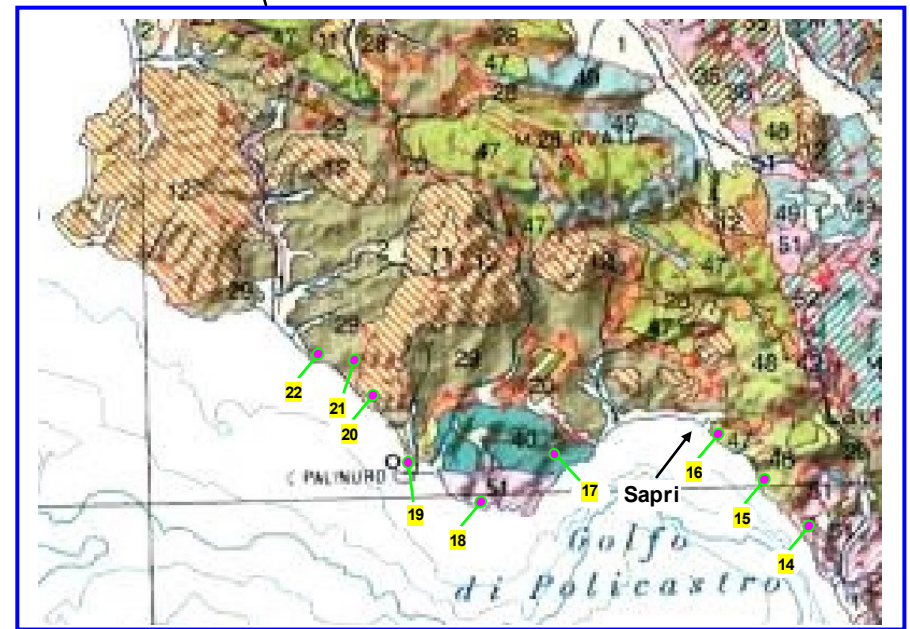

SAPRI AREA - ITALY

Overview of area where samples were collected :

Geological Map of Italy with marked area where rock samples were collected :

Sapri area

→ Geological Map of selected area

→ Weblink to the Geological Map of Italy :

<http://www.isprambiente.gov.it/en/projects/soil-and-territory/the-geological-map-of-italy-1-250000-scale/default>

Sapri area

Detail 1

Detail 4

→ map details of selected area

Detail 5

Detail 2

Detail 6

Sample sites No : 1 to 25
marked in yellow on the maps

Detail 3