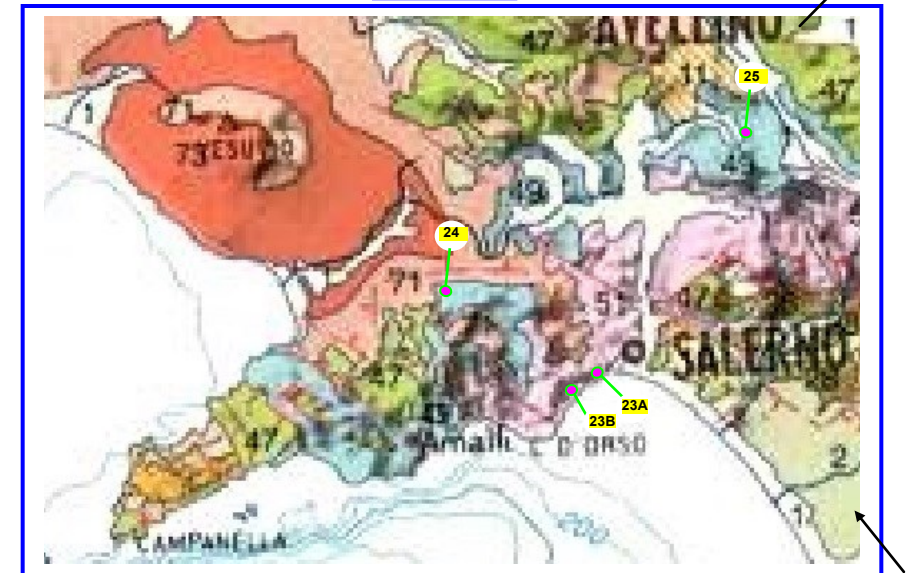

SAPRI AREA - ITALY

Overview of area where samples were collected :

Geological Map of Italy with marked area where rock samples were collected :

Sapri area

→ Geological Map of selected area

→ Weblink to the Geological Map of Italy :

<http://www.isprambiente.gov.it/en/projects/soil-and-territory/the-geological-map-of-italy-1-250000-scale/default>

Sapri area

Detail 1

Detail 4

→ map details of selected area

Detail 5

Detail 2

Detail 6

Sample sites No : 1 to 25
marked in yellow on the maps

Detail 3