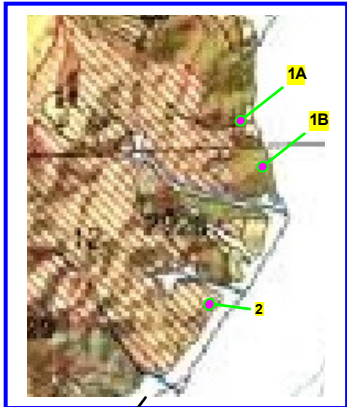

SAPRI AREA - ITALY

Overview of area where samples were collected :

Geological Map of Italy with marked area where rock samples were collected :

Sapri area

→ Geological Map of selected area

→ Weblink to the Geological Map of Italy :

<http://www.isprambiente.gov.it/en/projects/soil-and-territory/the-geological-map-of-italy-1-250000-scale/default>

Sapri area

Detail 1

Detail 4

→ map details of selected area

Detail 5

Detail 2

Detail 6

Sample sites No : 1 to 25
marked in yellow on the maps

Detail 3