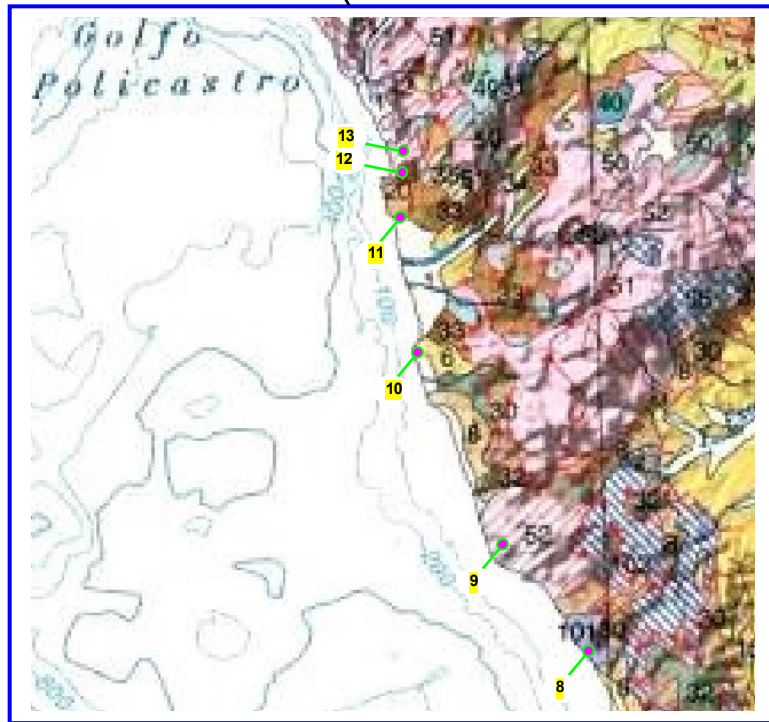

SAPRI AREA - ITALY

Overview of area where samples were collected :

Geological Map of Italy with marked area where rock samples were collected :

Sapri area

→ Geological Map of selected area

→ Weblink to the Geological Map of Italy :

<http://www.isprambiente.gov.it/en/projects/soil-and-territory/the-geological-map-of-italy-1-250000-scale/default>

Sapri area

Detail 1

Detail 4

→ map details of selected area

Detail 5

Detail 2

Detail 6

Sample sites No : 1 to 25
marked in yellow on the maps

Detail 3