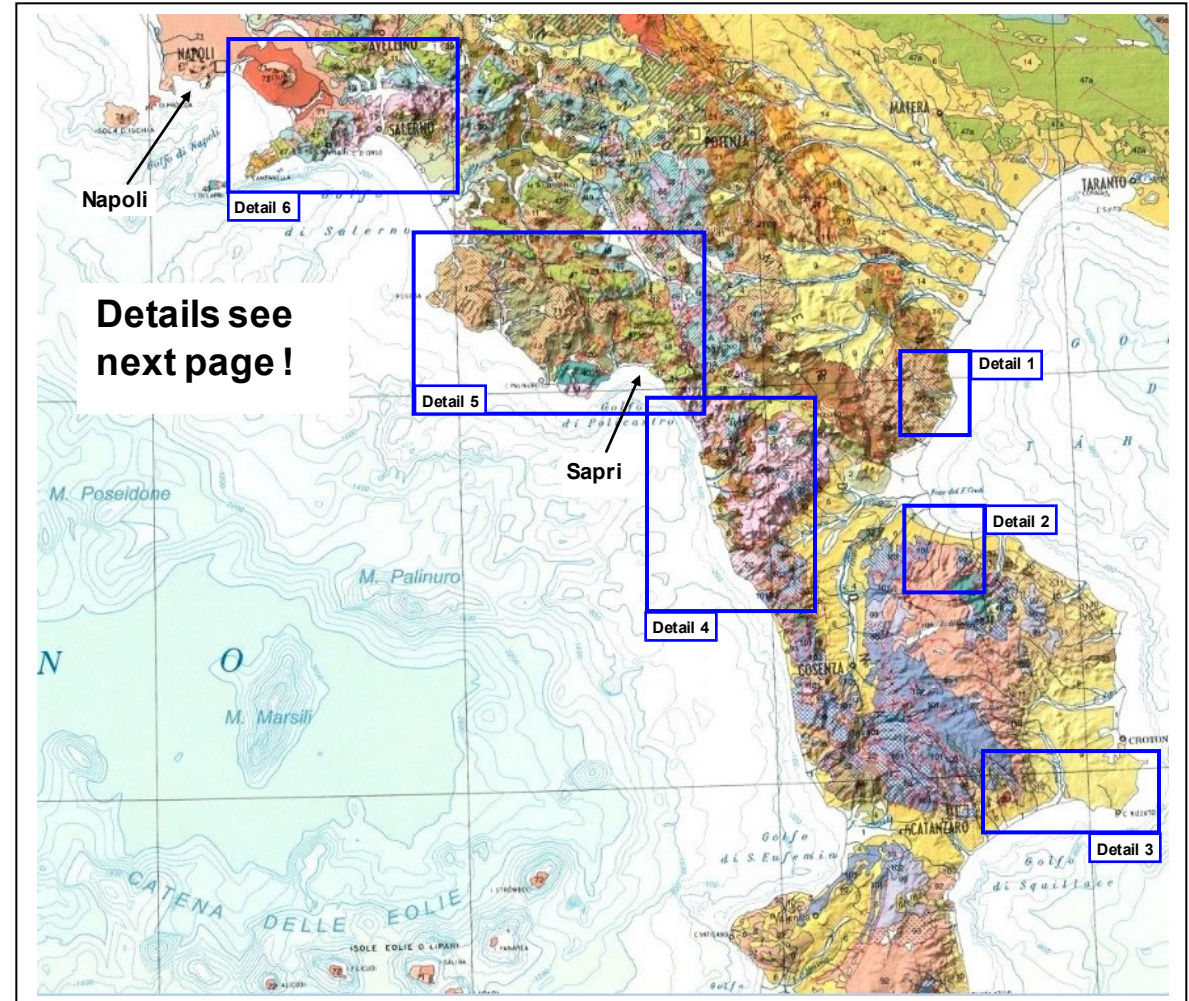

SAPRI AREA - ITALY

Overview of area where samples were collected :

Geological Map of Italy with marked area where rock samples were collected :

Sapri area

→ Geological Map of selected area

→ Weblink to the Geological Map of Italy :

<http://www.isprambiente.gov.it/en/projects/soil-and-territory/the-geological-map-of-italy-1-250000-scale/default>

Sapri area

Detail 1

Detail 4

→ map details of selected area

Detail 5

Detail 2

Detail 6

Sample sites No : 1 to 25
marked in yellow on the maps

Detail 3