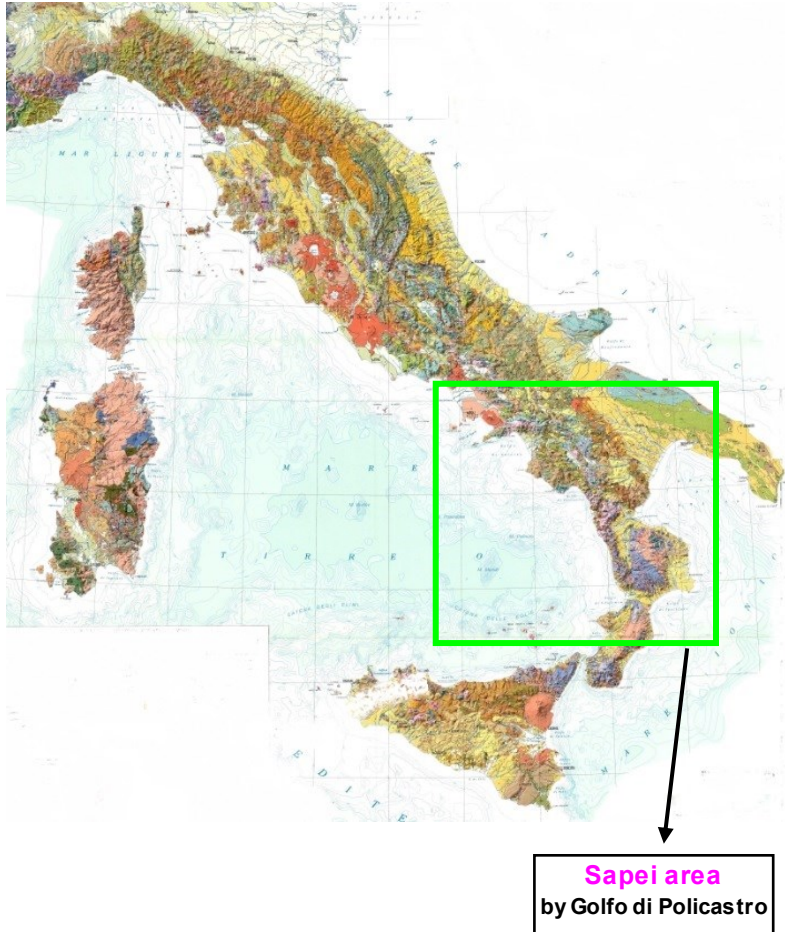

SAPRI AREA - ITALY

Overview of area where samples were collected :

Geological Map of Italy with marked area where rock samples were collected :

Sapri area

→ Geological Map of selected area

→ Weblink to the Geological Map of Italy :

<http://www.isprambiente.gov.it/en/projects/soil-and-territory/the-geological-map-of-italy-1-250000-scale/default>

Sapri area

Detail 1

Detail 4

→ map details of selected area

Detail 5

Detail 2

Detail 6

Sample sites No : 1 to 25
marked in yellow on the maps

Detail 3