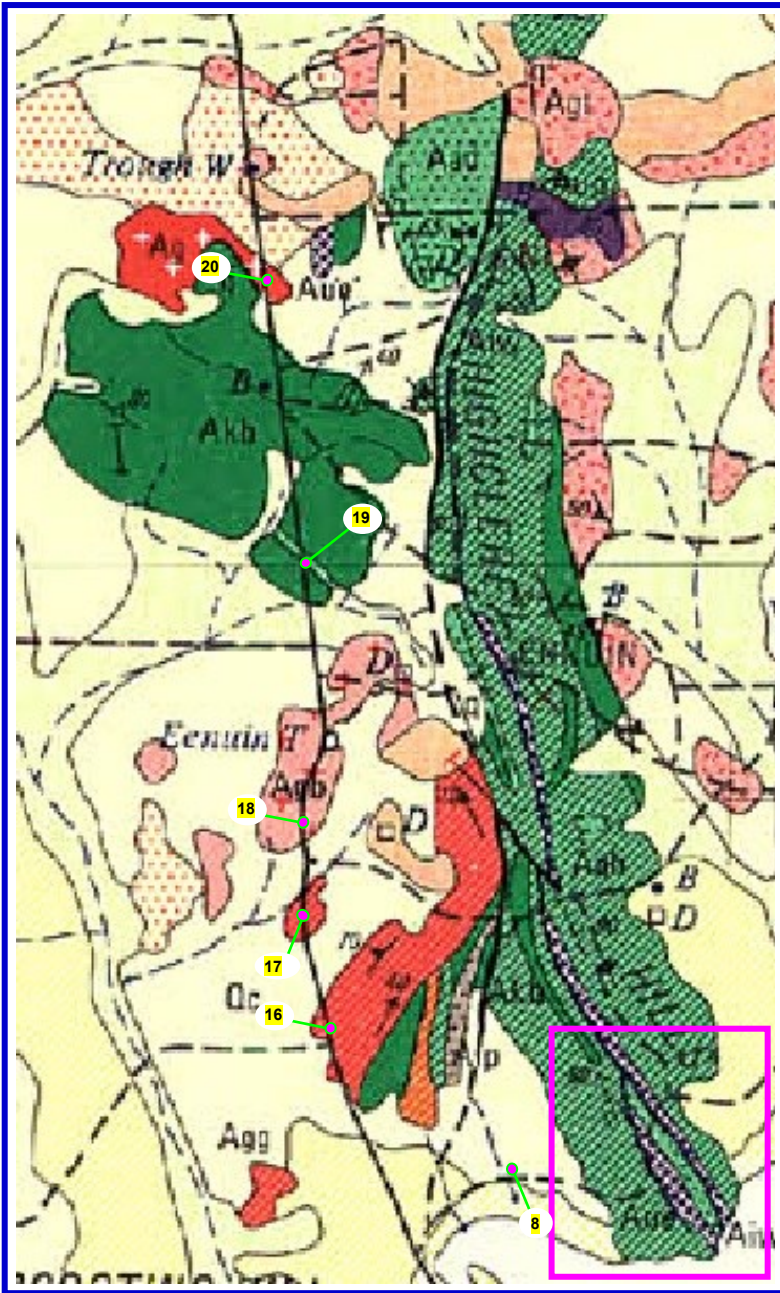

SOUTHERN CROSS AREA

Overview of area where samples where collected :

Geological Map of Western Australia with marked area where rock samples where collected :

Last sample No : 25 taken outside marked area !
See geological map : Kellerberrin sh-5015

→ 2 Geological Maps joined together :

Detail 1

Detail 2

Cross-Section B-C

Detail 3

Sample sites No : 1 to 24 marked in yellow on the maps

Detail 5

Detail 4

Cross-Section A-D

Geological Map : Jackson_sh5012

See Detail 2

Cross-Section A-C

Geological Map : Southern Cross_sh5016