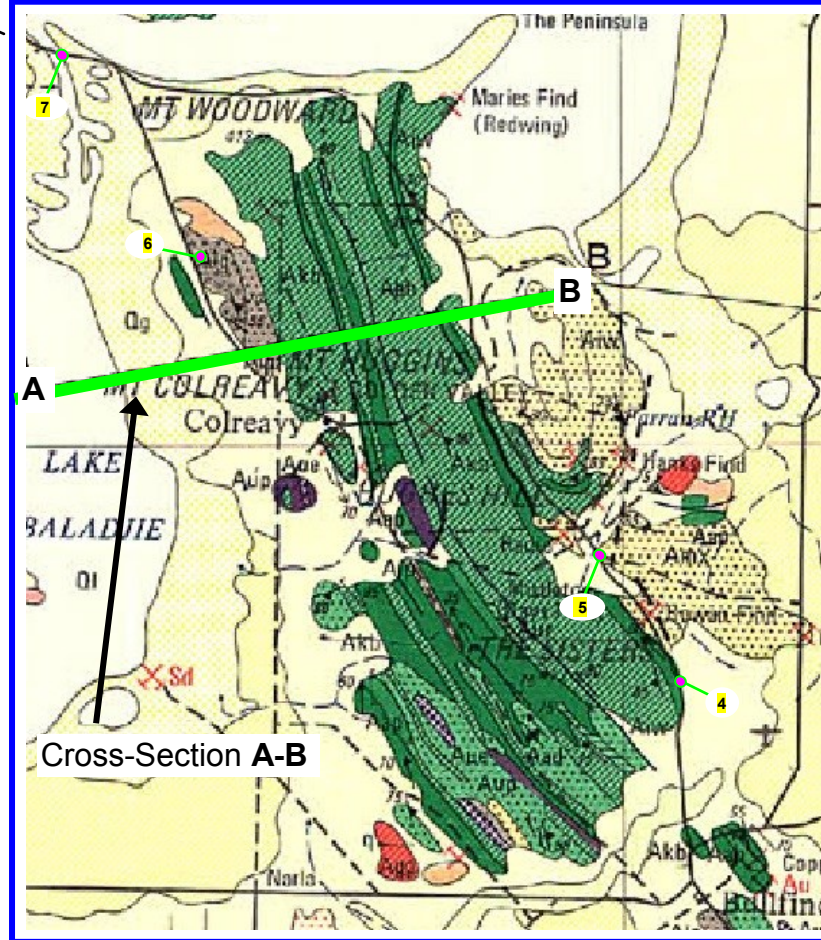

SOUTHERN CROSS AREA

Overview of area where samples where collected :

Geological Map of Western Australia with marked area where rock samples where collected :

Last sample No : 25 taken outside marked area !
See geological map : Kellerberrin sh-5015

→ 2 Geological Maps joined together :

Detail 1

Detail 2

Cross-Section B-C

Detail 3

Sample sites No : 1 to 24 marked in yellow on the maps

Detail 5

Detail 4

Cross-Section A-D

Geological Map : Jackson_sh5012

See Detail 2

Cross-Section A-C

Geological Map : Southern Cross_sh5016