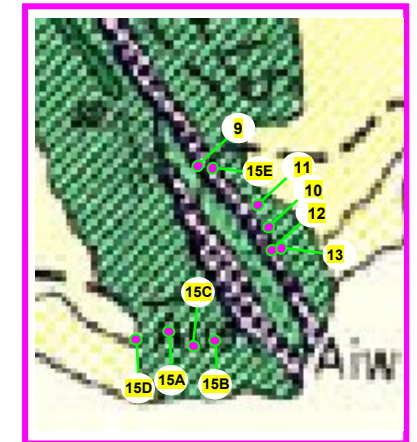

SOUTHERN CROSS AREA

Overview of area where samples where collected :

Geological Map of Western Australia with marked area where rock samples where collected :

Last sample No : 25 taken outside marked area !
See geological map : Kellerberrin sh-5015

→ 2 Geological Maps joined together :

Detail 1

Detail 2

Cross-Section B-C

Detail 3

Sample sites No : 1 to 24 marked in yellow on the maps

Detail 5

Detail 4

Cross-Section A-D

Geological Map : Jackson_sh5012

See Detail 2

Cross-Section A-C

Geological Map : Southern Cross_sh5016