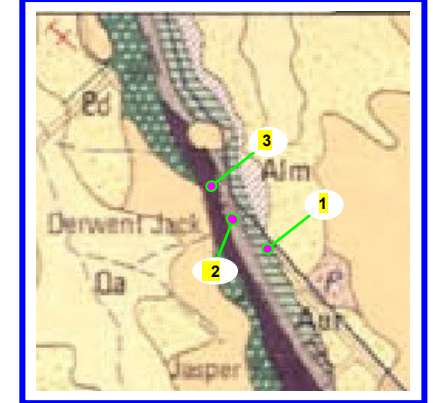

SOUTHERN CROSS AREA

Overview of area where samples where collected :

Geological Map of Western Australia with marked area where rock samples where collected :

Last sample No : 25 taken outside marked area !
See geological map : Kellerberrin sh-5015

→ 2 Geological Maps joined together :

Detail 1

Detail 2

Cross-Section B-C

Detail 3

Sample sites No : 1 to 24 marked in yellow on the maps

Detail 5

Detail 4

Cross-Section A-D

Geological Map : Jackson_sh5012

See Detail 2

Cross-Section A-C

Geological Map : Southern Cross_sh5016