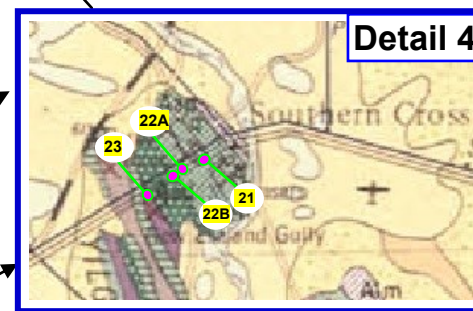

SOUTHERN CROSS AREA

Overview of area where samples where collected :

Geological Map of Western Australia with marked area where rock samples where collected :

Last sample No : 25 taken outside marked area !
See geological map : Kellerberrin sh-5015

→ 2 Geological Maps joined together :

Detail 1

Detail 2

Cross-Section B-C

Detail 3

Sample sites No : 1 to 24 marked in yellow on the maps

Detail 5

Detail 4

Cross-Section A-D

Geological Map : Jackson_sh5012

See Detail 2

Cross-Section A-C

Geological Map : Southern Cross_sh5016