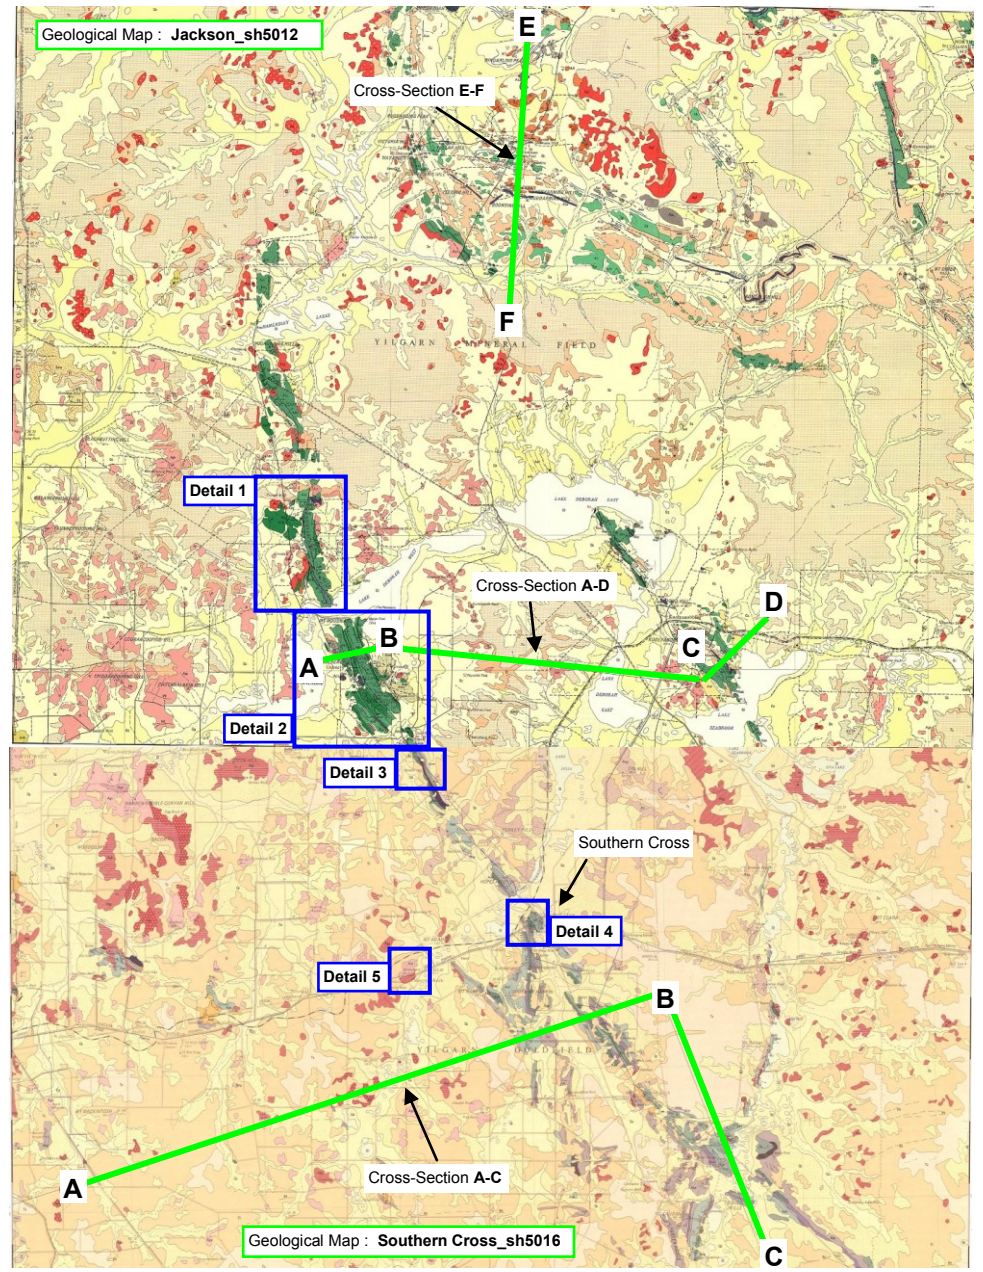

SOUTHERN CROSS AREA

Overview of area where samples where collected :

Geological Map of Western Australia with marked area where rock samples where collected :

Last sample No : 25 taken outside marked area !
See geological map : Kellerberrin sh-5015

→ 2 Geological Maps joined together :

Detail 1

Detail 2

Cross-Section B-C

Detail 3

Sample sites No : 1 to 24 marked in yellow on the maps

Detail 5

Detail 4

Cross-Section A-D

Geological Map : Jackson_sh5012

See Detail 2

Cross-Section A-C

Geological Map : Southern Cross_sh5016